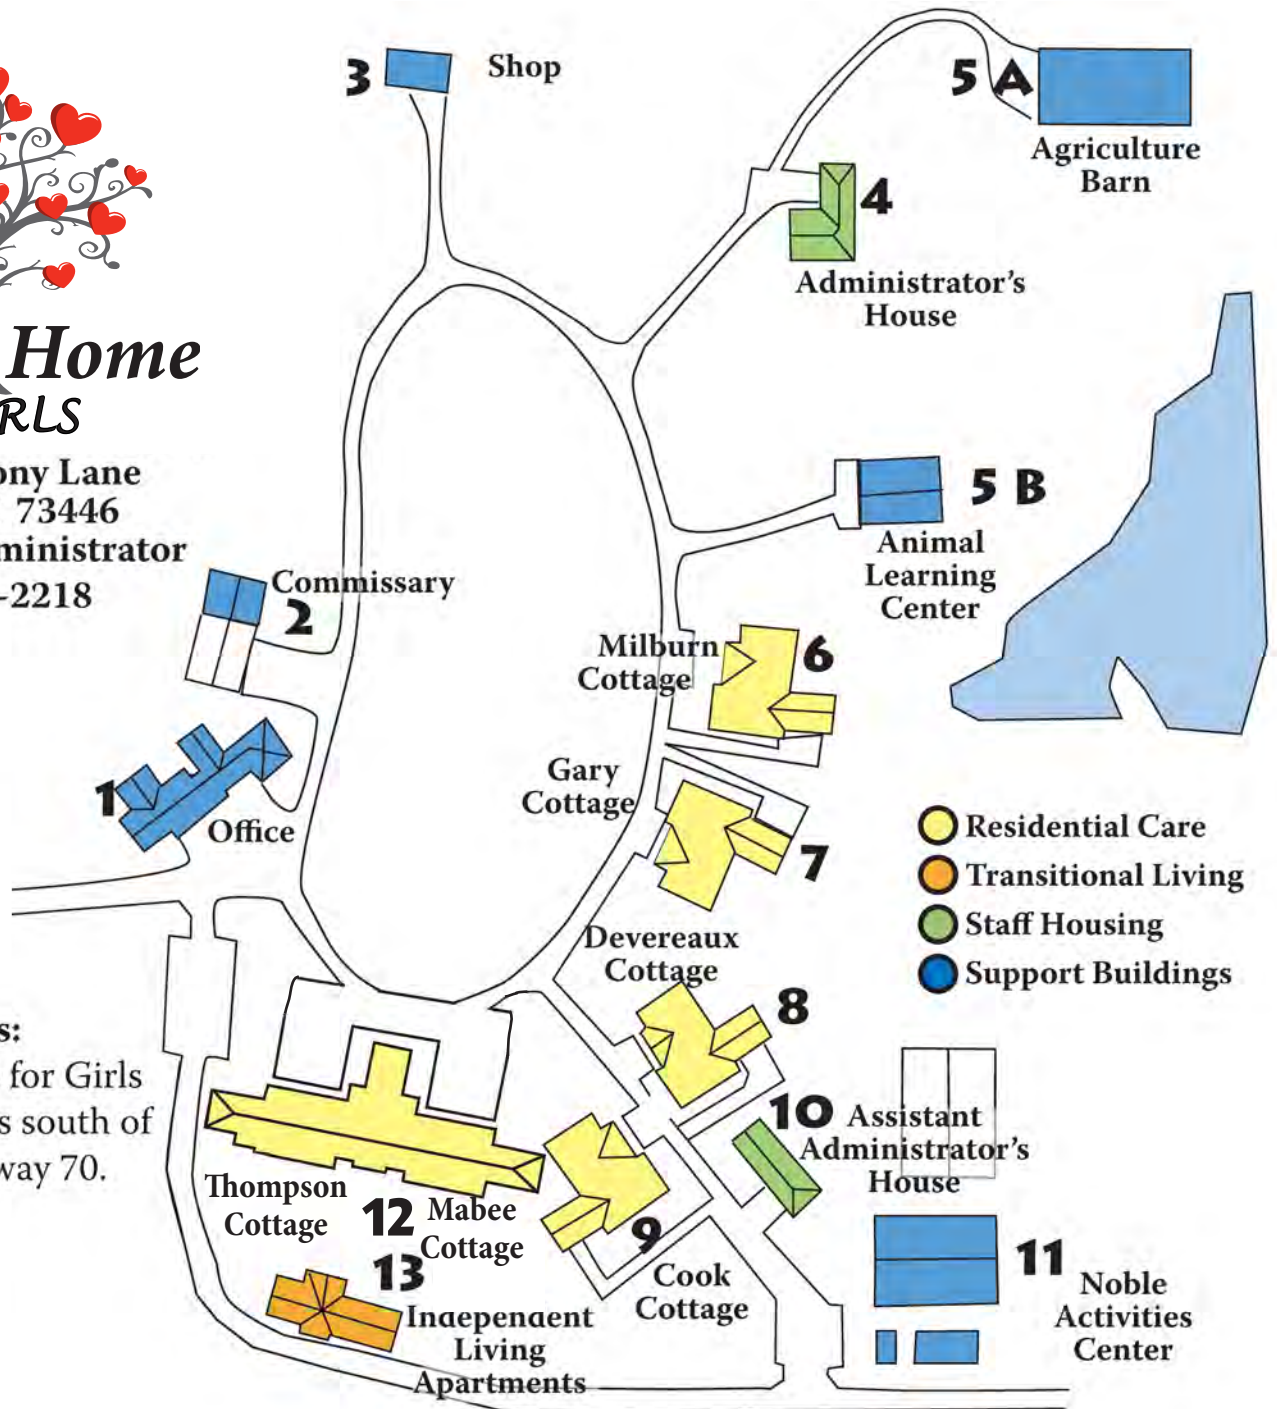

## Directions:

The Baptist Home for Girls  
is located five miles south of  
Madill on Highway 70.

### 9. Cook Cottage

1520 Gary

### 12. Thompson-Mabee Cottage

1127 Anthony Lane

### 13. Independent Living Apartments